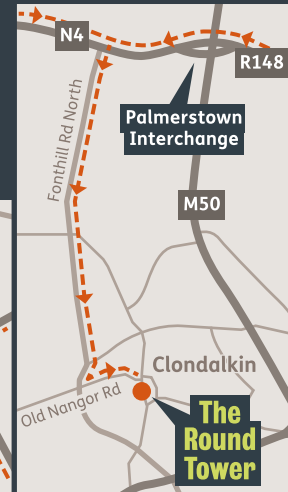

theroundtower.ie

E info@theroundtower.ie | T 01-5554648

Tower Road, Clondalkin,
Dublin 22, D22 DV56

How to find us

From M4 / N4 (via Fonthill Rd) ►

From M7 / N7 / M50 ▼

Bus Route - - - All Traffic - - -

Transport from

Dublin Bus Service

Take buses **13, 51D, 60, 68, 69, 69n, W2, L54 and 151** to Clondalkin Village, or **151** to Ninth Lock Road, 10 mins walk to the Centre via Tower Road.

LUAS

The LUAS stops at **The Red Cow**, approximately 25 mins walk to the Centre via Monastery Road.