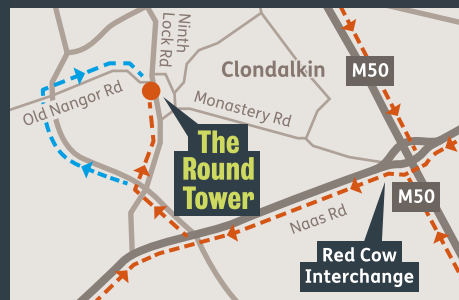

theroundtower.ie

E info@theroundtower.ie | T 01-5554648

Tower Road, Clondalkin,
Dublin 22, D22 DV56

How to find us

From M4 / N4 (via Fonthill Rd) ►

From M7 / N7 / M50 ▼

Bus Route - - - All Traffic - - -

Transport from

Dublin Bus Service

Take buses **13, 51D, 60, 68, 69, 69n, W2, L54 and 151** to Clondalkin Village, or **151** to Ninth Lock Road, 10 mins walk to the Centre via Tower Road.

LUAS

The LUAS stops at **The Red Cow**, approximately 25 mins walk to the Centre via Monastery Road.